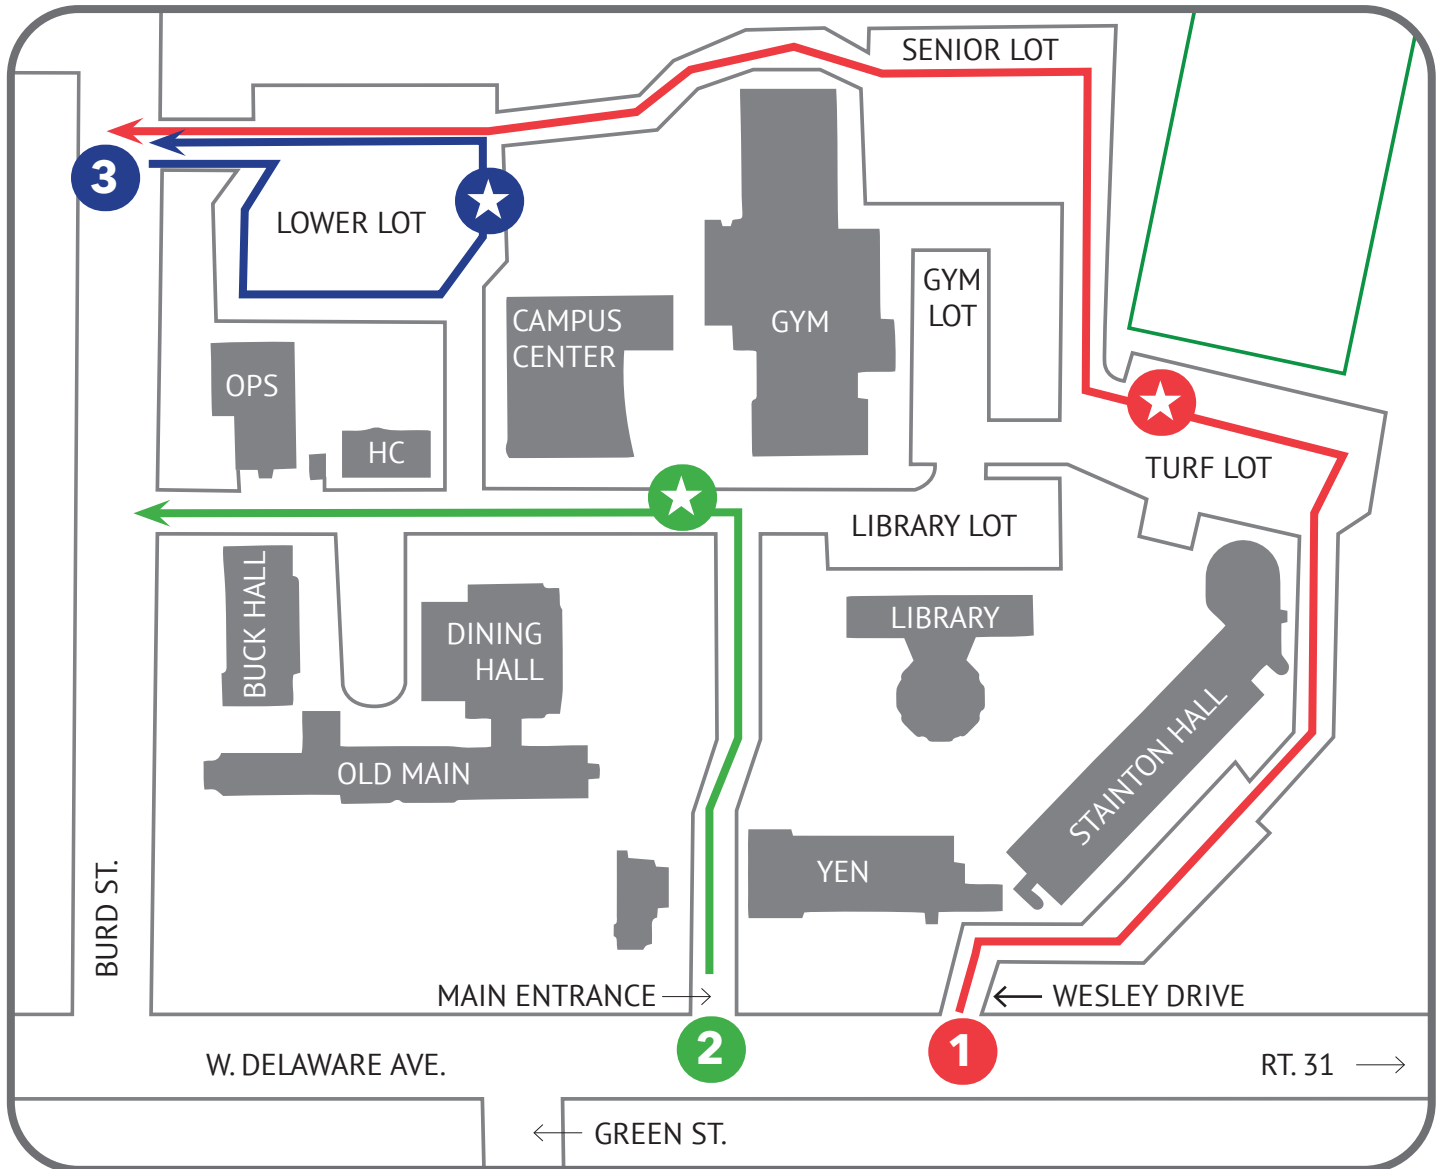

The Pennington School Campus Map

Camp Drop-off Locations

- 1** Sports Camp drop-offs in the turf lot - Entrance point Wesley Drive - exit - follow behind the pool and out to Burd Street
- 2** Campus center drop-off - Entrance point West Delaware - exit straight out past operations
- 3** Lower lot drop-off - Entrance and exit from Burd Street.